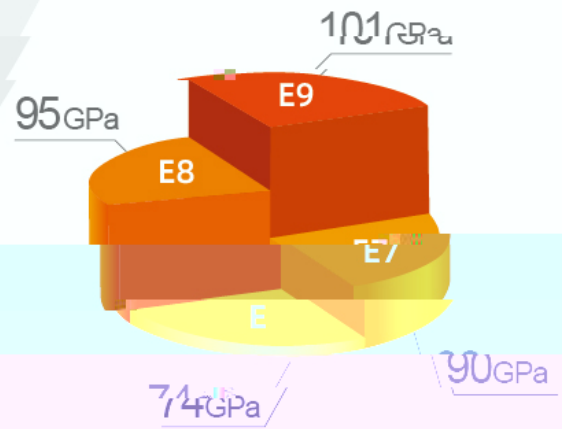

ELASTIC MODULUS

COMPRESSION STRENGTH

TENSILE STRENGTH